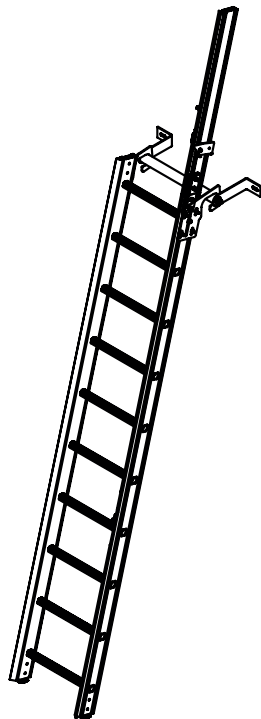

Temporary SafeLadder

Echelle amovible SafeLadder

Escalera de instalación temporal SafeLadder

Temporäre SafeLadder

Code N° SAL001-SAL005 / SAL030 / SLA019 / SAL020

FALLPROTEC

May 2018

Description

The mobile SafeLadder with hooks is a safe and discreet access solution for high end residential and office buildings. A small fixing bracket is installed permanently at the hatch or the roof. The ladder itself can be stored in the building service rooms.

Advantages

- Easy to install and take away
- Integrated fall arrest rail
- Rigid and stable ladder
- Does not apply any force on the facade
- Reaching heights up to 5m
- Possibility of custom-made solutions with Fallprotec's engineering department

Compliant with EN 353-1:2002
MADE IN EU

x 1

Technical specifications

Delivered with installer and user manual

Material: Anodized Aluminium
EN AW6060T6

Temporary SafeLadder